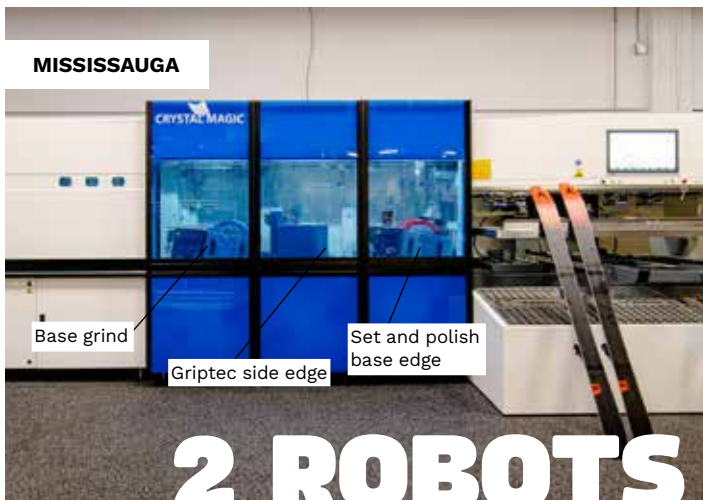

LEGEND

Not Permitted

Permitted and Recommended

Mandatory

MISSISSAUGA

NEW IN COLLINGWOOD

2 ROBOTS 1 REVOLUTION

We now have two of the most advanced ski tuning robots in the world. Over the last 18 months we have installed two Montana Crystal Magic machines worth over one million dollars. Now operating in Mississauga and Collingwood these machines provide the most advanced ski and snowboard tunes in the world. Built in Switzerland, Montana is the pinnacle in ski tuning robot manufacturing. Their build quality, attention to advanced robotics and innovation is singular in the market. The Crystal Magic is Montana's most advanced machine and there are only five in North America (two are at Skis & Bikes).

Guided by advanced sensors and robotics, this machine automatically suctions your ski or snowboard and then starts to grind your base by a hundredth of millimeter until it's flat. The grind stone is then programmed with the desired structure and printed on the base. The structure of the ski is responsible for its speed.

The side edges are then tuned to the desired angle with a new technology called **Griptec**. Griptec uses tuning belts, but as traditional belts rotate horizontally, these are flipped vertically to create extremely fine serrations in the edge that lead to **a sharper edge with better hold on ice and a longer lasting**